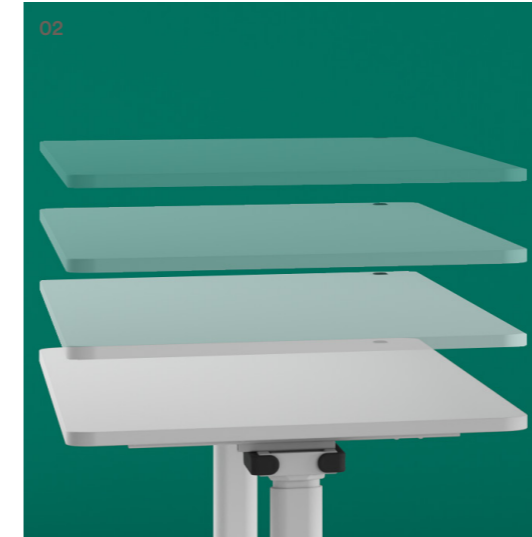

Jojo uses a rechargeable battery to activate height adjustment, which promotes agility within the workplace.

Made with versatility and flexibility in mind. Jojo's height adjustable legs can be set to the user's optimal working stance or just as easily folded, stacked and nested away. Fully operated with a cordless rechargeable battery, Jojo can be easily moved without worrying about damaging power leads.

01 Jojo is available in black and white options with the versatility to be used as a table or whiteboard

02 Height adjustable with built-in impact stop detection

03 Foldable table top with a safety bumper for safe stacking

Jojo can be easily moved and adjusted to create an adaptable workplace. This agility provides a unique degree of flexibility to transform any office into the optimal workspace.

Jojo Electric Folding Table