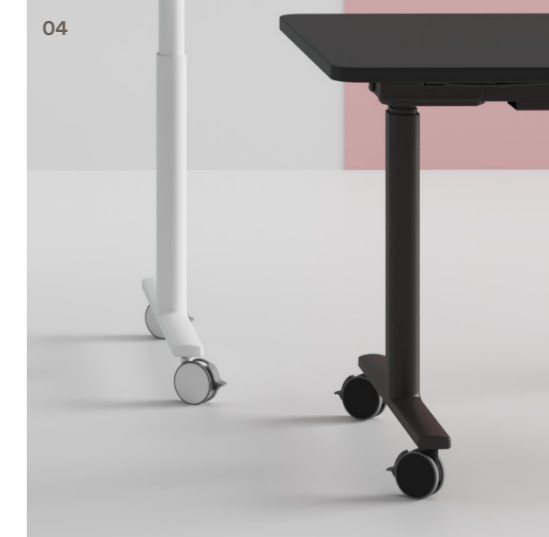

Jojo

Thinking
Works

Furniture for the Curious

Jojo Electric Folding Table

The ultimate flexible table solution.

The Jojo Electric Folding Table combines the ergonomic benefits of height adjustable desking with the mobility of a folding frame.

Jojo uses a rechargeable battery to activate height adjustment, which promotes agility within the workplace.

Made with versatility and flexibility in mind. Jojo's height adjustable legs can be set to the user's optimal working stance or just as easily folded, stacked and nested away. Fully operated with a cordless rechargeable battery, Jojo can be easily moved without worrying about damaging power leads.

01 Jojo is available in black and white options with the versatility to be used as a table or whiteboard

02 Height adjustable with built-in impact stop detection

03 Foldable table top with a safety bumper for safe stacking

Jojo can be easily moved and adjusted to create an adaptable workplace. This agility provides a unique degree of flexibility to transform any office into the optimal workspace.

Jojo Electric Folding Table